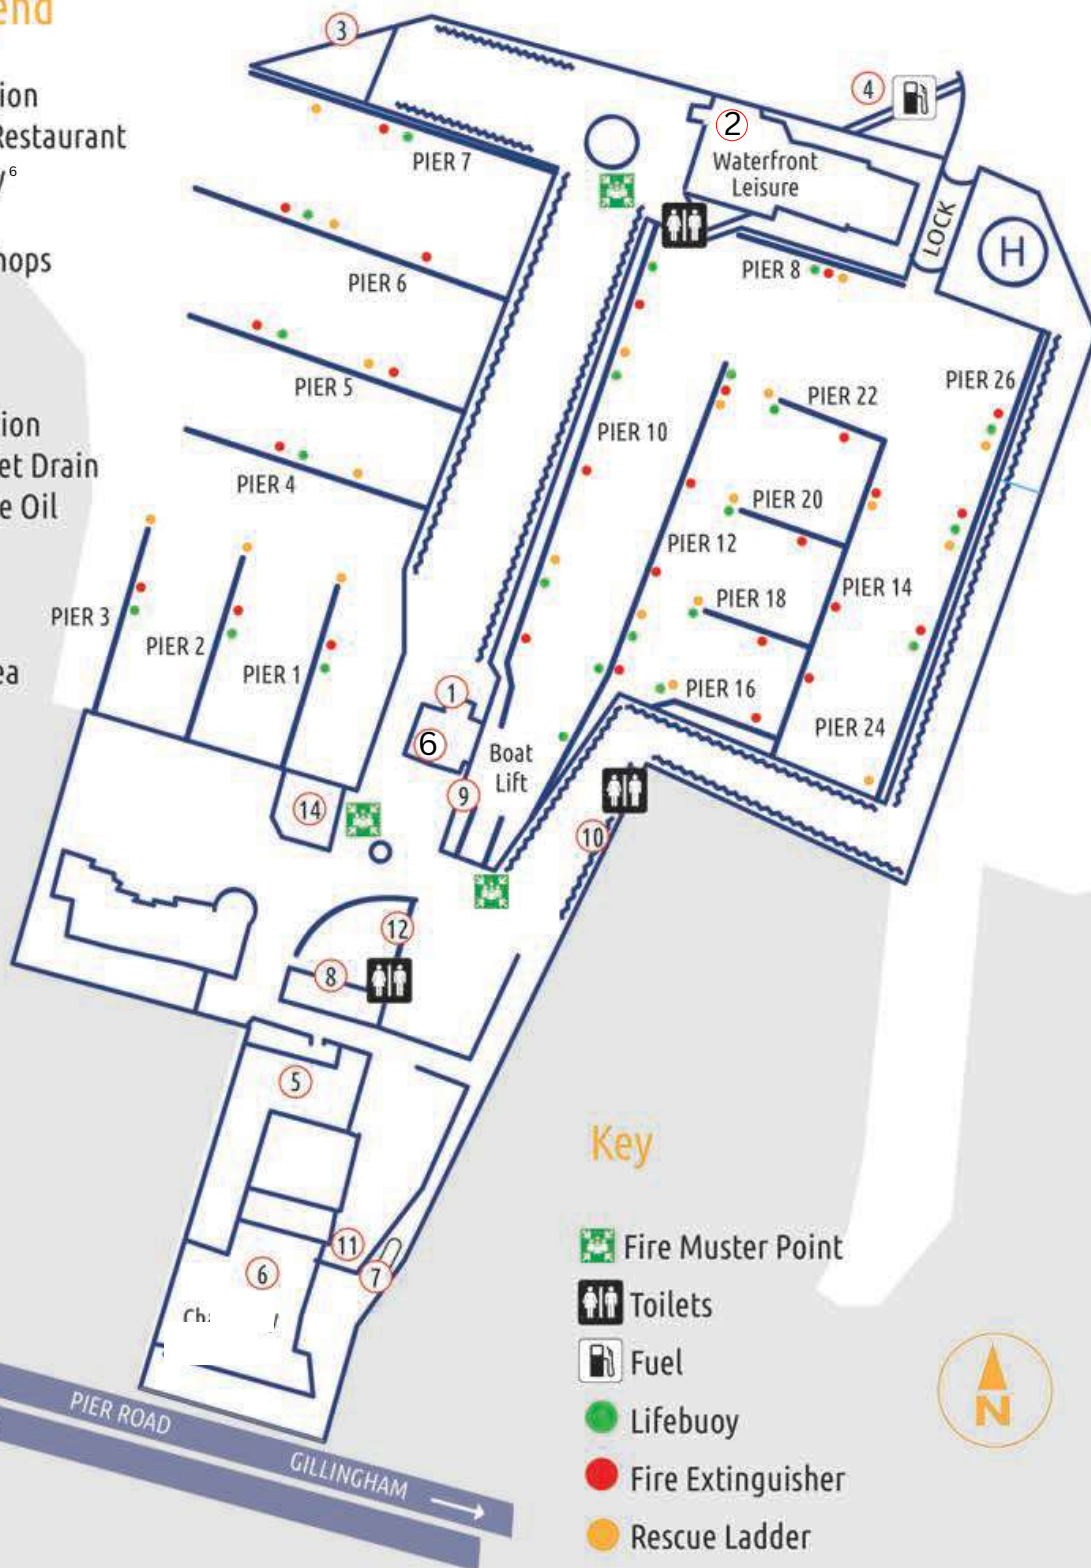

MARINA PLAN

Marina Legend

1. Marina Reception
2. Marina Bar & Restaurant
3. Dinghy Slipway⁶
4. Refueller
5. Marina Workshops
6. Chandlery
7. Security
8. Laundry
9. Pump Out Station
10. Chemical Toilet Drain
11. Battery/Waste Oil Disposal
12. Recycling & Waste Area
14. Children's Area

Key

- Fire Muster Point
- Toilets
- Fuel
- Lifebuoy
- Fire Extinguisher
- Rescue Ladder